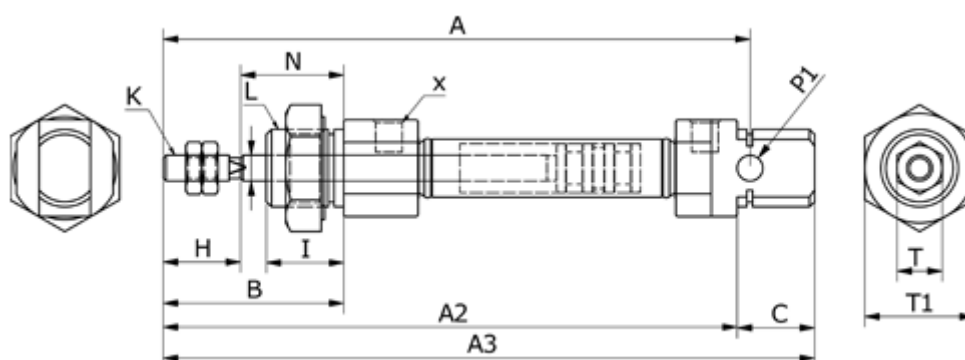

Data Sheet

Article number: 58MI12S0020CAP

Description: Cylinder MI-12x20-S-CA, Ø12x20
Double acting type - port M5

Measures

A	= 91	K	= M6x1,0	V = 6
A2	= 50	L	= M16x1,5	X = M5x0,8
A3	= 105	N	= 20	
B	= 38	O	= 14	
Bore diameter	= 12	P1	= 6	
C	= 17	Stroke	= 20	
HS	= 16	T	= 10	
I	= 17	T1	= 22	